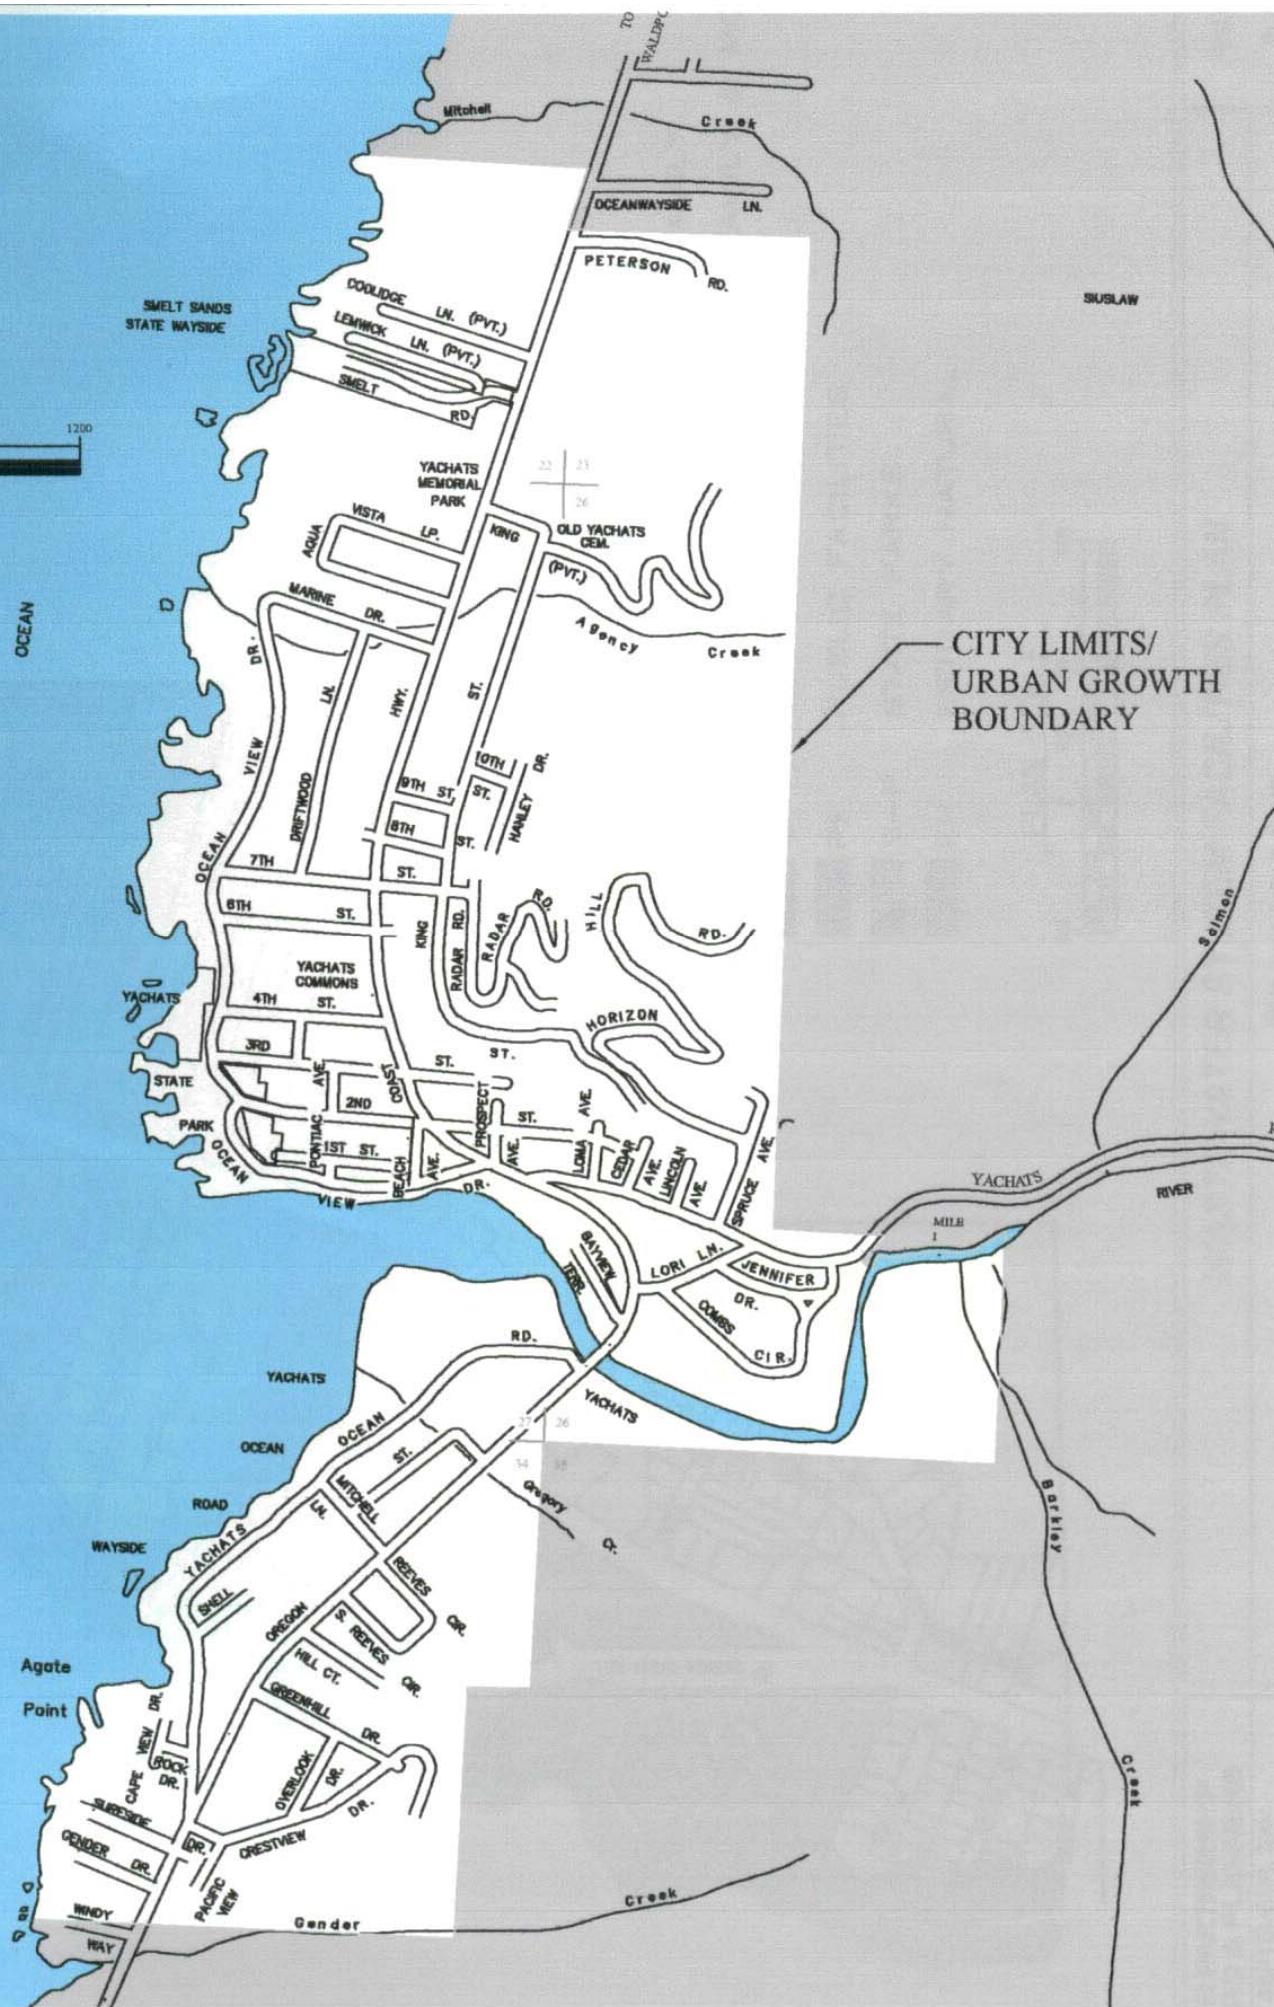

PLAN SCALE

CITY LIMITS/
URBAN GROWTH
BOUNDARY

SUSLAW

Selma

YACHATS RIVER

Buckley Creek

PACIFIC

Agate Point

WAYSIDE

YACHATS ROAD

OCEAN

OCEAN

OCEAN

OCEAN

OCEAN

OCEAN

OCEAN

OCEAN

OCEAN

Gender

Creek